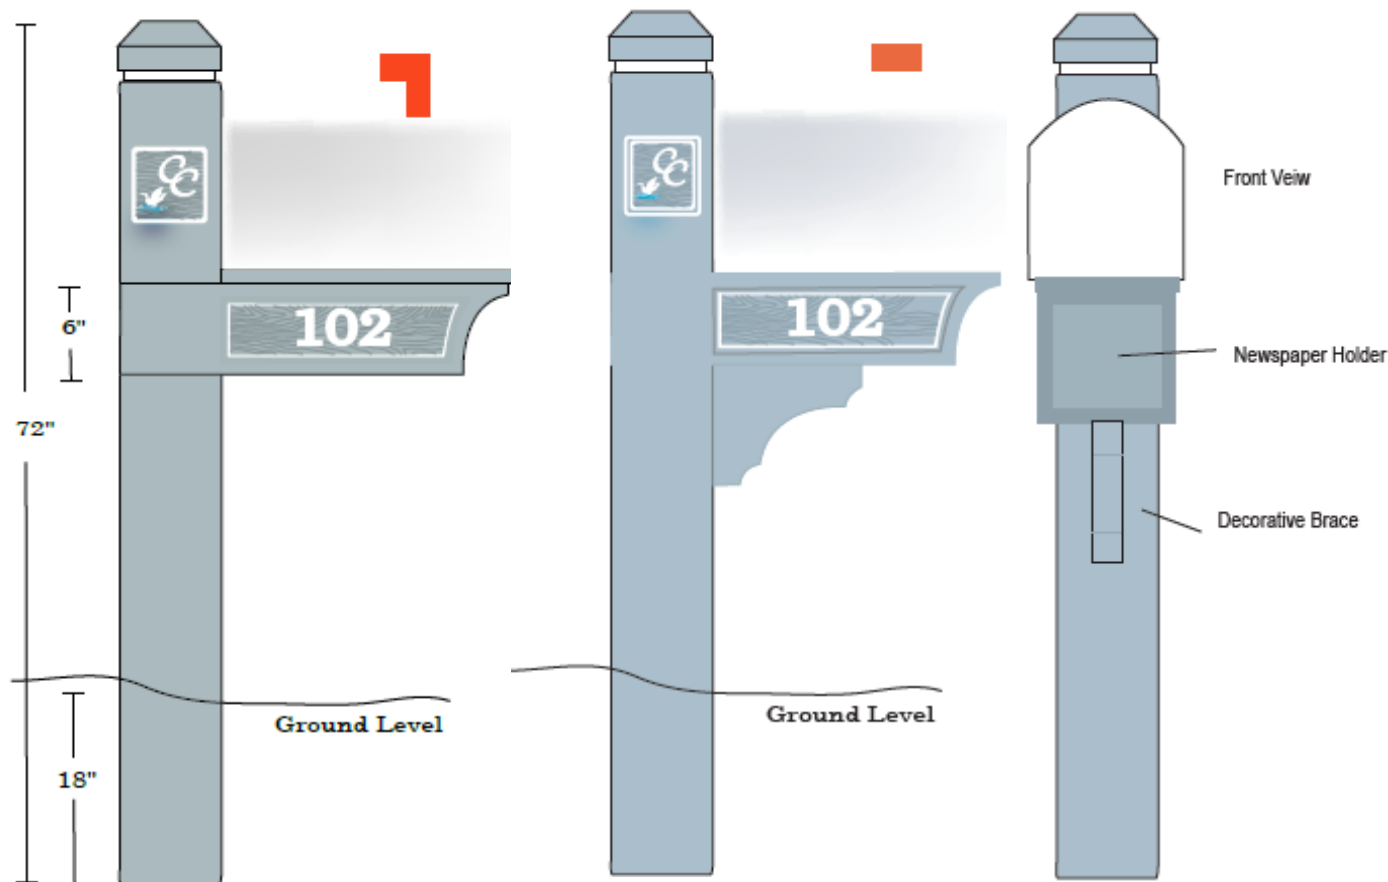

Here's our mailbox specs:

Olympic Maximum: Cape Cod Gray (Post, newspaper holder & bracket)

Olympic Maximum: Antique Silver (Background area that is sandblasted)

Olympic Maximum: White & Base 1 (White for accent, lettering & trim)

Approx. Dimen: 1" x 5" x 5"

Style: Square with inner border

Colors: White face, Blue Face & Gray (L)

Background

Sandblast Medium

Sandblast Medium
Carved Woodgrain Appeal
Sample for visual, more
detail for actual sign

The 8.75" x 11.75" white mailbox with red flag is available from most hardware stores. The white metal can be cleaned with window cleaner to remove the dirt and mold. Car wax will help it to stay clean longer.